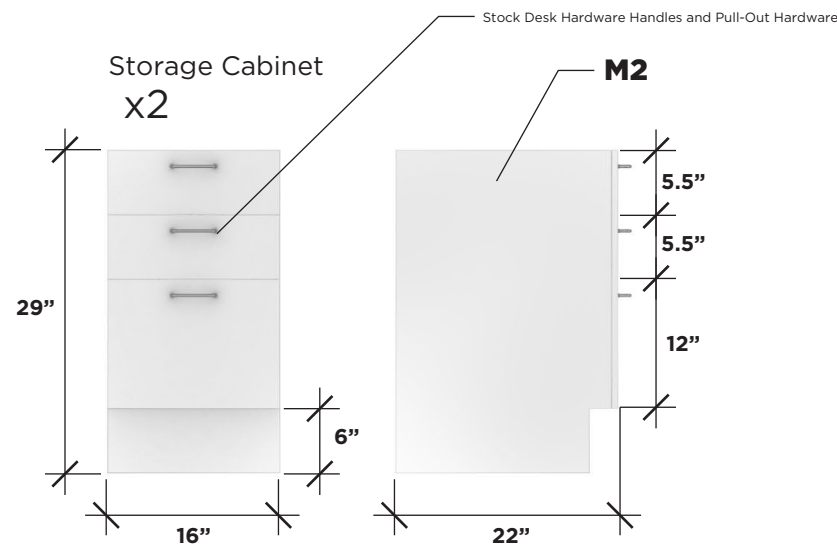

Design Intent

- M1** Dark Gray Laminate
Nevamar Laminate Raven S6033
 - M2** White Laminate
Wilsonart Laminate Designer White D354-60
 - M3** Wood Grain Laminate
Wilsonart Laminate Monticello Maple 7925-38
 - M4** Silver Laminate
Nevamar Laminate Silver Alu Metalx MXT003G
- + Paint Match