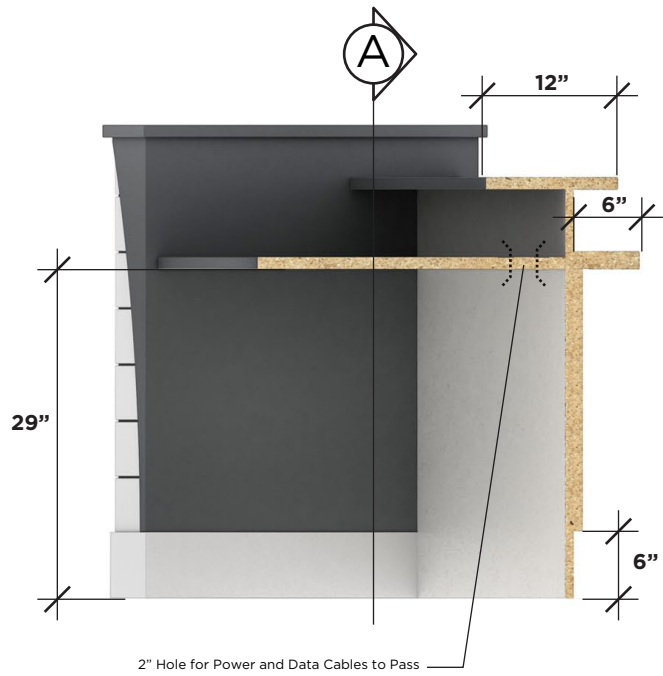

Design Intent

- M1** Dark Gray Laminate
Nevamar Laminate Raven S6033
 - M2** White Laminate
Wilsonart Laminate Designer White D354-60
 - M3** Wood Grain Laminate
Wilsonart Laminate Monticello Maple 7925-38
 - M4** Silver Laminate
Nevamar Laminate Silver Alu Metalx MXT003G
- + Paint Match