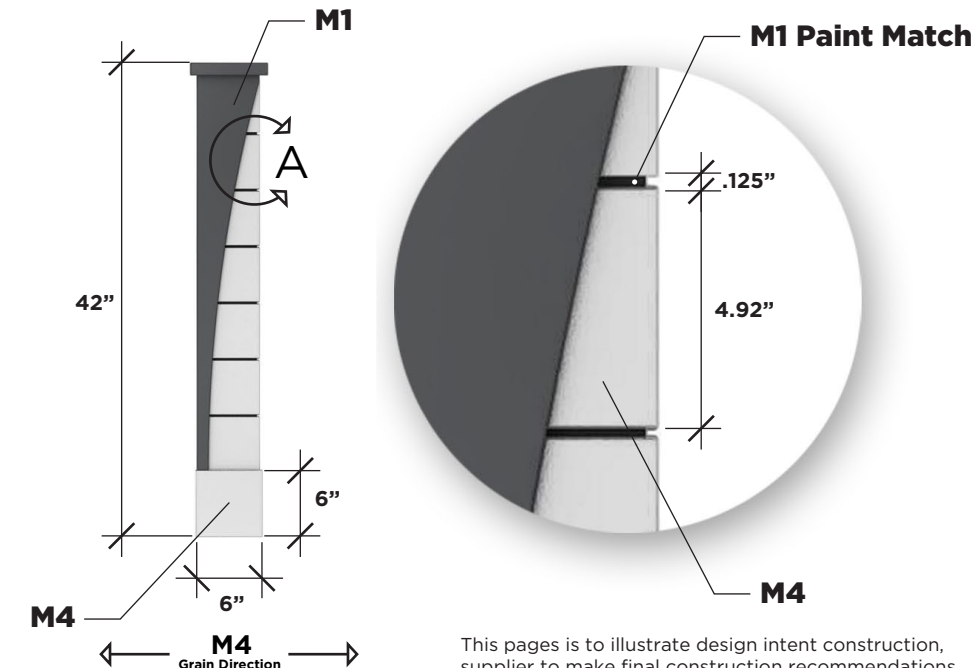

Design Intent

- M1** Dark Gray Laminate
Nevamar Laminate Raven S6033
 - M2** White Laminate
Wilsonart Laminate Designer White D354-60
 - M3** Wood Grain Laminate
Wilsonart Laminate Monticello Maple 7925-38
 - M4** Silver Laminate
Nevamar Laminate Silver Alu Metalx MXT003G
- + Paint Match