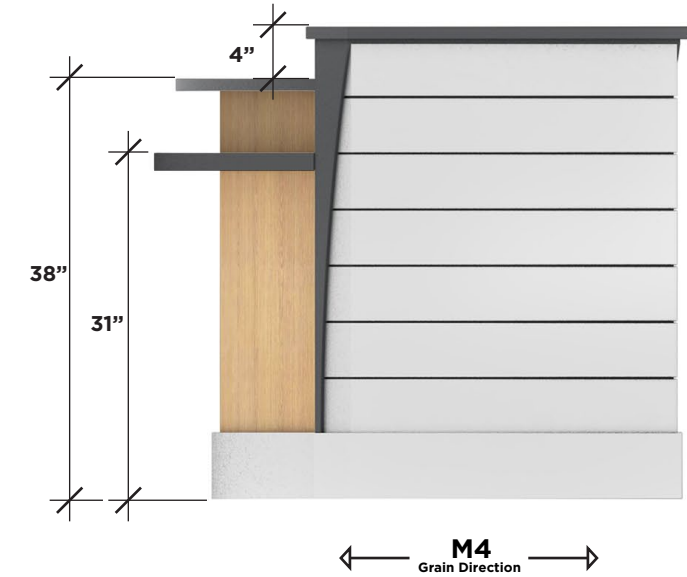

Design Intent

- M1** Dark Gray Laminate
Nevamar Laminate Raven S6033
 - M2** White Laminate
Wilsonart Laminate Designer White D354-60
 - M3** Wood Grain Laminate
Wilsonart Laminate Monticello Maple 7925-38
 - M4** Silver Laminate
Nevamar Laminate Silver Alu Metalx MXT003G
- + Paint Match