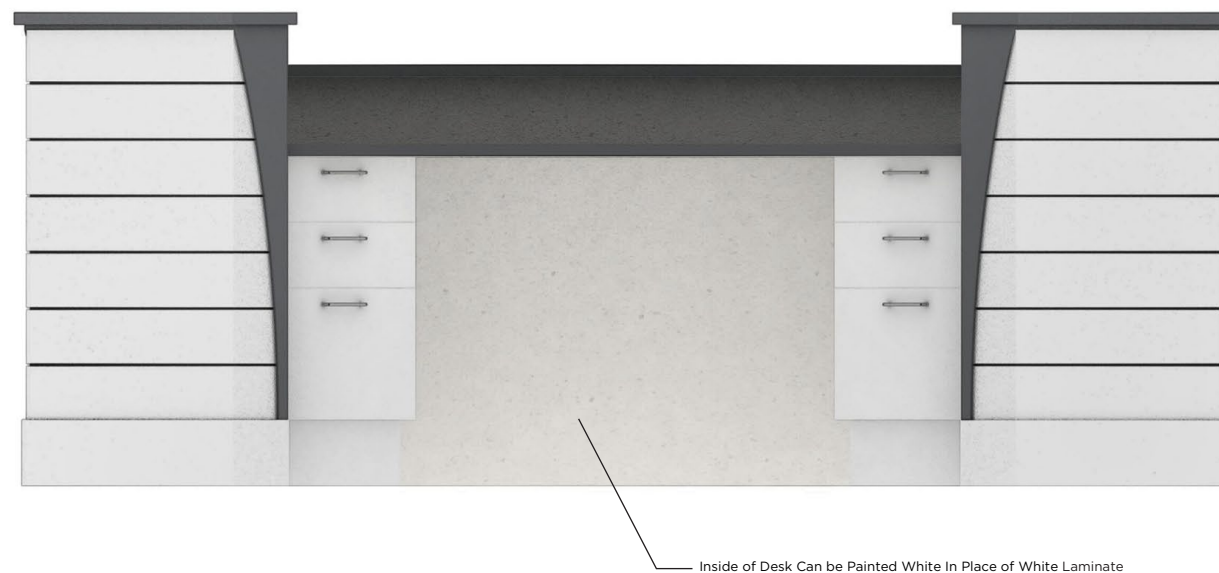

Design Intent

- M1** Dark Gray Laminate
Nevamar Laminate Raven S6033
 - M2** White Laminate
Wilsonart Laminate Designer White D354-60
 - M3** Wood Grain Laminate
Wilsonart Laminate Monticello Maple 7925-38
 - M4** Silver Laminate
Nevamar Laminate Silver Alu Metalx MXT003G
- + Paint Match