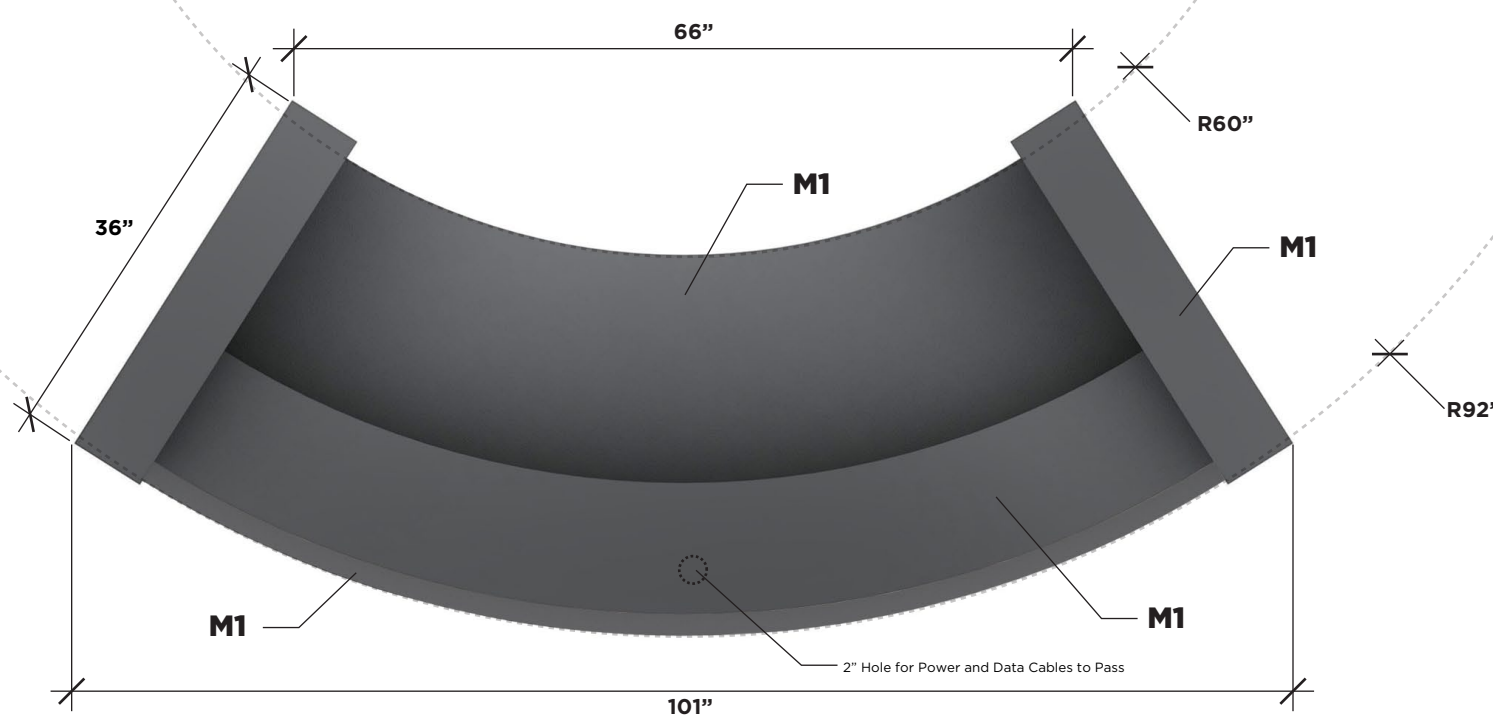

Design Intent

- M1** Dark Gray Laminate
Nevamar Laminate Raven S6033
 - M2** White Laminate
Wilsonart Laminate Designer White D354-60
 - M3** Wood Grain Laminate
Wilsonart Laminate Monticello Maple 7925-38
 - M4** Silver Laminate
Nevamar Laminate Silver Alu Metalx MXT003G
- + Paint Match