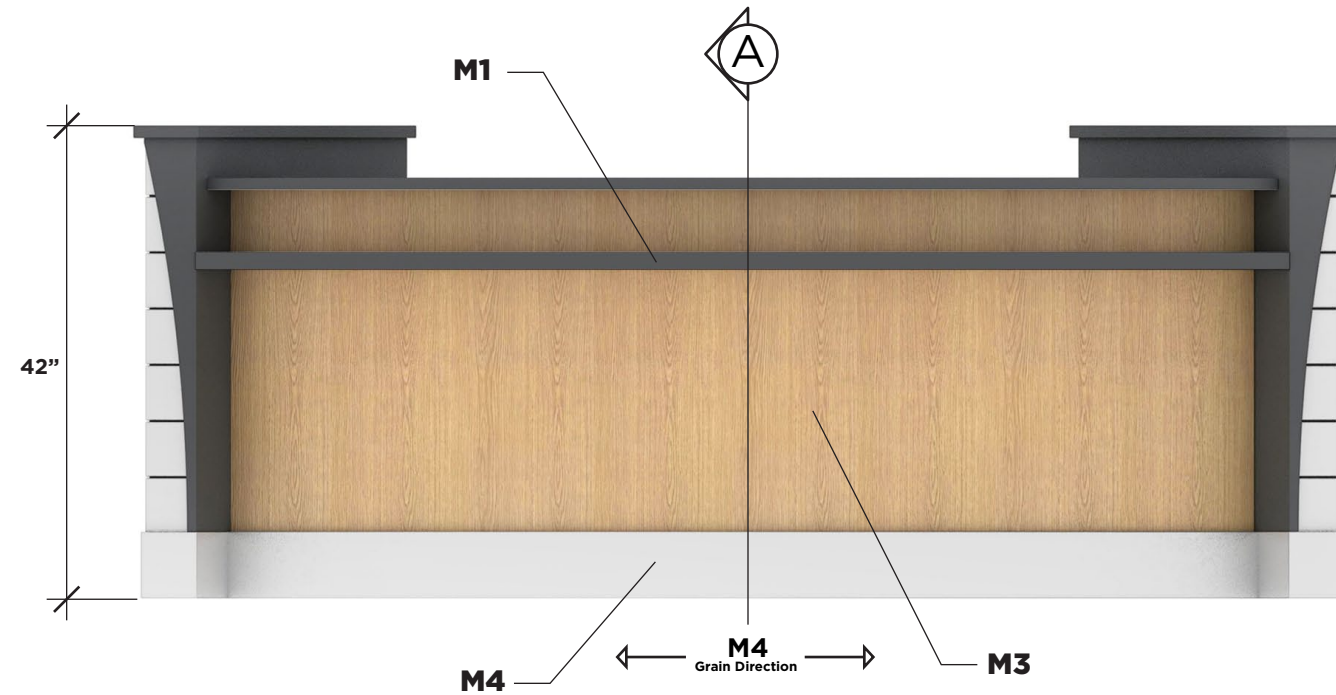

Design Intent

- M1** Dark Gray Laminate
Nevamar Laminate Raven S6033
 - M2** White Laminate
Wilsonart Laminate Designer White D354-60
 - M3** Wood Grain Laminate
Wilsonart Laminate Monticello Maple 7925-38
 - M4** Silver Laminate
Nevamar Laminate Silver Alu Metalx MXT003G
- + Paint Match